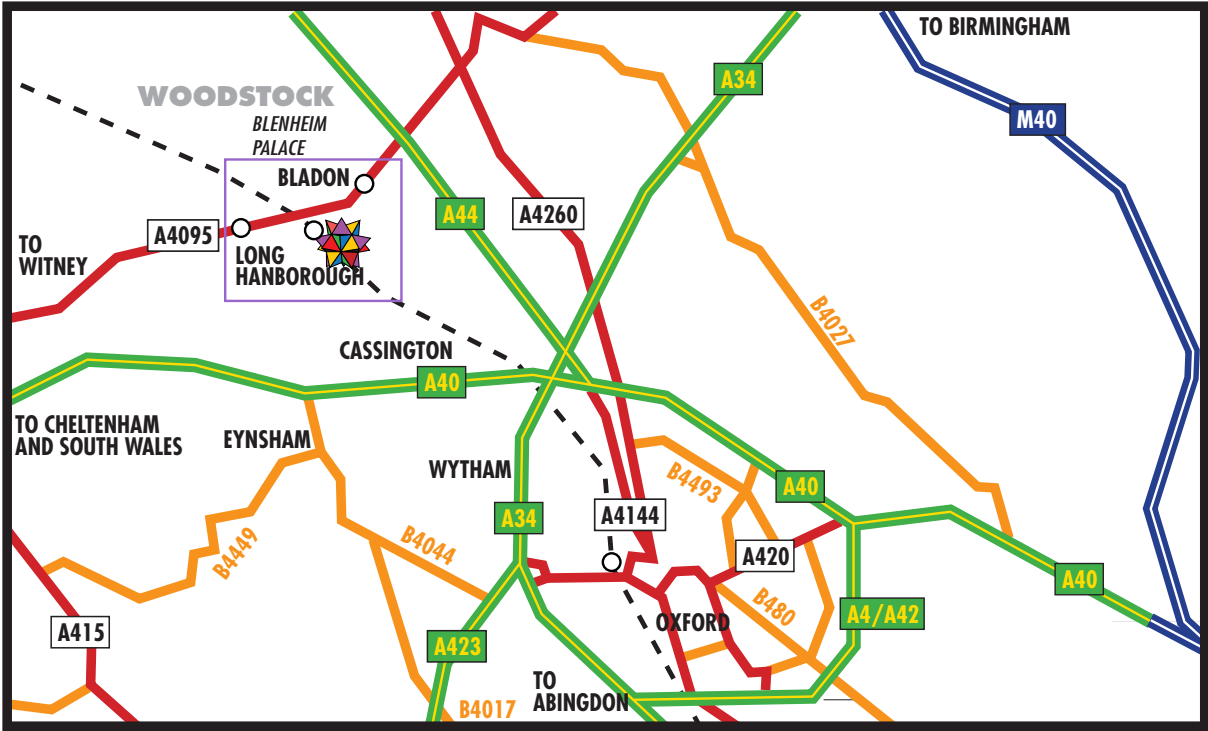

Long Hanborough Locality Map

10 MILES

LEGEND

 Wolfram Research Europe Ltd.

500 METERS