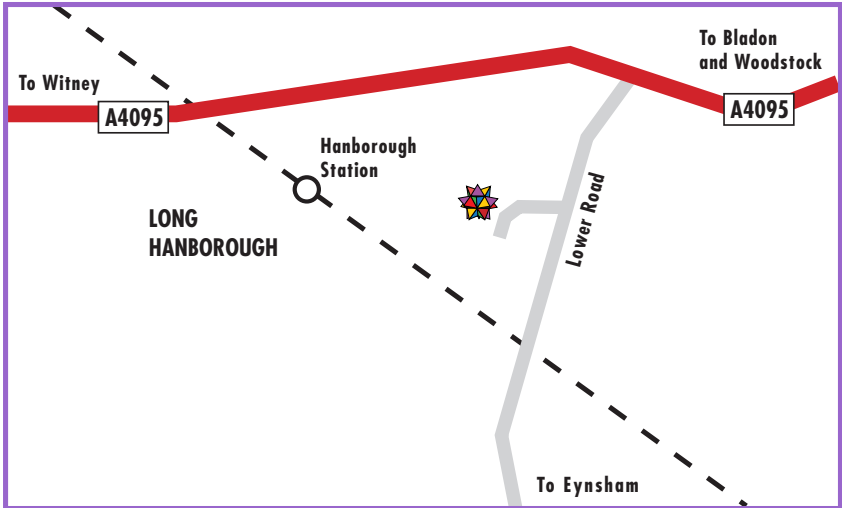

Long Hanborough Locality Map

10 MILES

LEGEND

 Wolfram Research Europe Ltd.

500 METERS